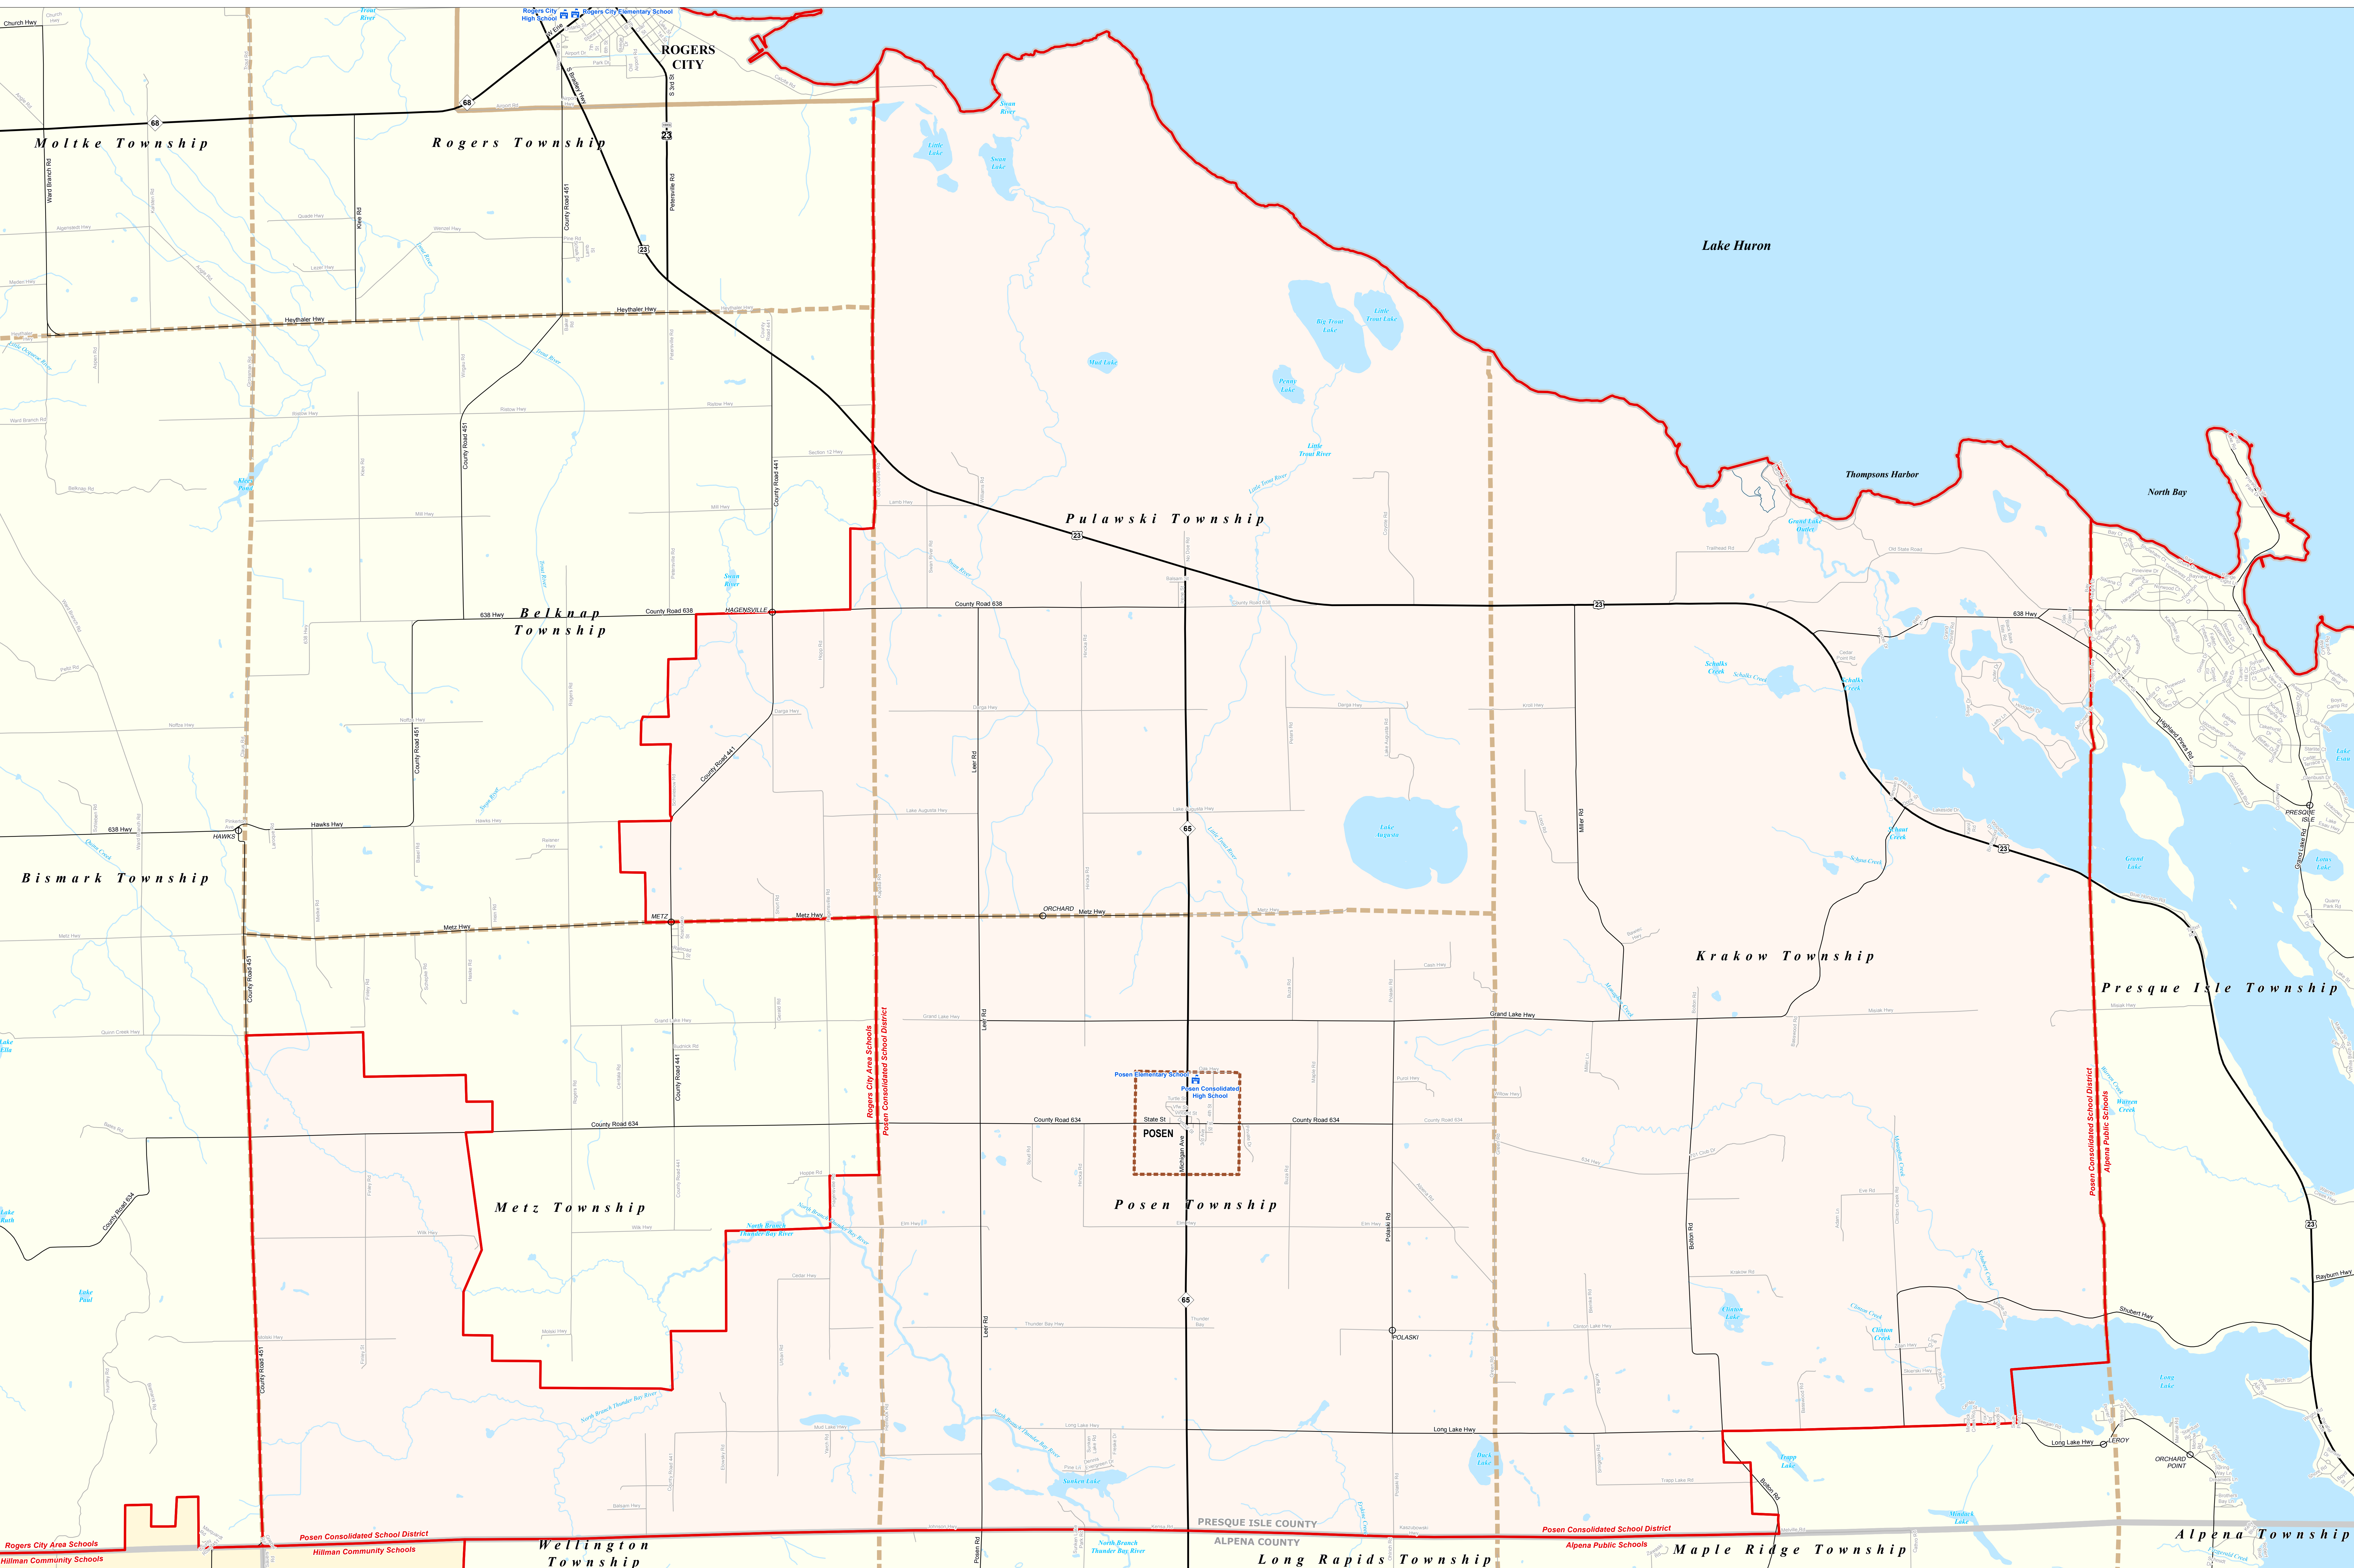

POSEN CONSOLIDATED SCHOOL DISTRICT

Cheb-Otsego-Presque Isle ESD

0 0.25 0.5 1 Miles

All information presented in this publication is in the public domain and may be reproduced, reprinted, and redistributed as desired.

Legend	
School District	School
County	Water Feature
City	River, Stream, or Drain
Township	Freeway
Village	Highway
Census Designated Place	Primary Road
	Local Road
	Railroad
	Unincorporated Place